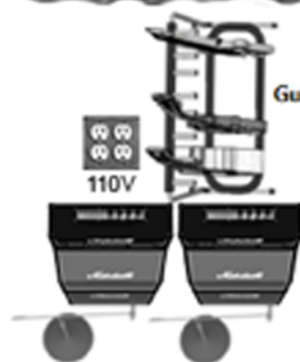

Bass & Key Tech World

Guitar Tech World

**HEAVEN & EARTH
STAGE PLOT
2017**

**Stage Size Min.
32' x 24'**

Stage area: 32' X 24'

1-Kick In
2-Kick Out
3-Snare Top
4-Hi Hat
5-Rack 1
6-Rack 2
7-FI Tom 1
8-FI Tom 2
9-Ride
10-OH Left
11-OH Right

12-Toys
13-Congas
14-Bass DI
15-Bass Mic
16-Guitar Amp Right 1
17-Guitar Amp Right 2
18-Guitar Amp Center
19-A/C Right
20-A/C Center
21-Nord DI Left
22-Nord DI Right

23-Sampler DI - L (voice)
24-Sampler DI - R (voice)
25-Leslie Top R
26-Leslie Top L
27-Leslie Bottom
28-
29-Key Vox
30-Bass Vox
31-Main Vox
32-Guitar Vox
33-Spare Vox