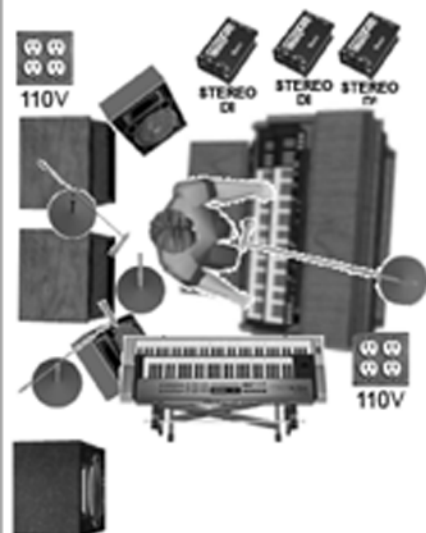

Bass & Key Tech World

Guitar Tech World

**HEAVEN & EARTH
STAGE PLOT
2017**

**Stage Size Min.
32' x 24'**

Stage area: 32' X 24'

1-Kick In
2-Kick Out
3-Snare Top
4-Hi Hat
5-Rack 1
6-Rack 2
7-FI Tom 1
8-FI Tom 2
9-Ride
10-OH Left
11-OH Right

12-Toys
13-Congas
14-Bass DI
15-Bass Mic
16-Guitar Amp Right 1
17-Guitar Amp Right 2
18-Guitar Amp Center
19-A/C Right
20-A/C Center
21-Nord DI Left
22-Nord DI Right

23-Sampler DI - L (voice)
24-Sampler DI - R (voice)
25-Leslie Top R
26-Leslie Top L
27-Leslie Bottom
28-
29-Key Vox
30-Bass Vox
31-Main Vox
32-Guitar Vox
33-Spare Vox