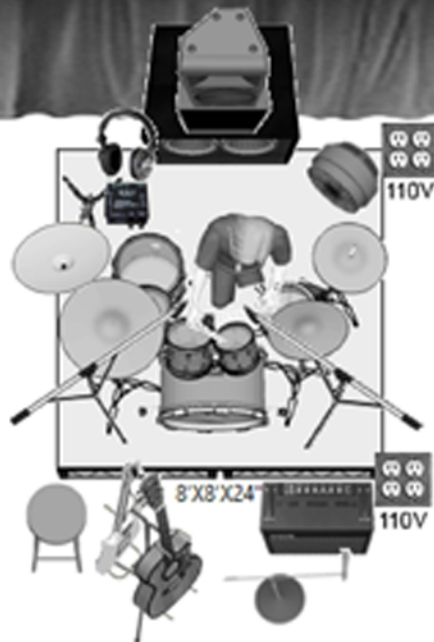

Bass & Key Tech World

Guitar Tech World

**HEAVEN & EARTH
STAGE PLOT
2017**

**Stage Size Min.
32' x 24'**

Stage area: 32' X 24'

1-Kick In
2-Kick Out
3-Snare Top
4-Hi Hat
5-Rack 1
6-Rack 2
7-FI Tom 1
8-FI Tom 2
9-Ride
10-OH Left
11-OH Right

12-Toys
13-Congas
14-Bass DI
15-Bass Mic
16-Guitar Amp Right 1
17-Guitar Amp Right 2
18-Guitar Amp Center
19-A/C Right
20-A/C Center
21-Nord DI Left
22-Nord DI Right

23-Sampler DI - L (voice)
24-Sampler DI - R (voice)
25-Leslie Top R
26-Leslie Top L
27-Leslie Bottom
28-
29-Key Vox
30-Bass Vox
31-Main Vox
32-Guitar Vox
33-Spare Vox